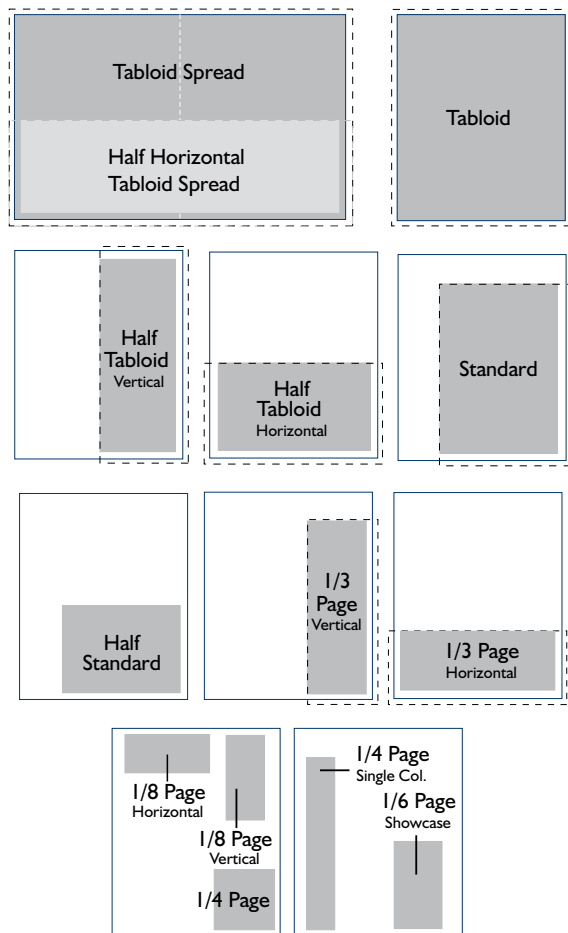

MECHANICAL SPECIFICATIONS

Magazine Trim Size: 10.25" x 12.00" (inches)

Magazine Bleed Size: 10.75" x 12.50" (inches)

There is a .25" bleed on all sides of the page.

Standard bleed and 1/3 page vertical bleed ads only bleed off the right and bottom of ad.

Live Area: Keep all important text and images at least 0.625" (inches) away from the trim on all sides.

Solid gray represents approximate ad size.
Dotted line represents bleed units.

Digital Output is not responsible for improperly prepared ads, however, every ad is preflighted before being placed and every effort possible is made to make sure ads run correctly. The advertiser will be notified of incorrectly prepared ads.

NON BLEED UNITS IN INCHES	WIDTH	HEIGHT
Tabloid Spread	19.50	11.00
Tabloid	9.25	11.00
Standard	6.87	9.43
1/2 Tabloid Spread Horizontal	19.50	5.50
1/2 Tabloid Horizontal	9.25	5.50
1/2 Tabloid Vertical	4.50	11.00
1/2 Standard Page	6.87	4.55
1/3 Page Vertical	3.00	9.43
1/3 Page Horizontal	9.25	3.15
1/4 Page	4.52	4.55
1/8 Page Horizontal	4.52	2.28
1/8 Page Vertical	2.15	4.52
1/6 Page Showcase	2.87	4.50
Classified	2.12	1.00
Target Chart Full Ad	2.87	3.50
Target Chart Half Ad	2.87	1.63
Product Center	4.56	3.00
1/2 Page Buyers Guide	9.25	5.87
1/4 Page Buyers Guide	6.10	3.75

BLEED UNITS IN INCHES	WIDTH	HEIGHT
Tabloid Spread	21.00	12.50
Tabloid	10.75	12.50
Standard (Bleeds 2 Sides)	7.63	10.43
1/2 Horizontal Tabloid Spread (Bleeds 3 Sides)	21.00	6.25
1/2 Horizontal Tabloid (Bleeds 3 Sides)	10.75	6.25
1/2 Vertical Tabloid (Bleeds 3 Sides)	5.25	12.50
1/3 Page Vertical (Bleeds 2 Sides)	3.75	10.43
1/3 Page Horizontal (Bleeds 3 Sides)	10.75	4.15