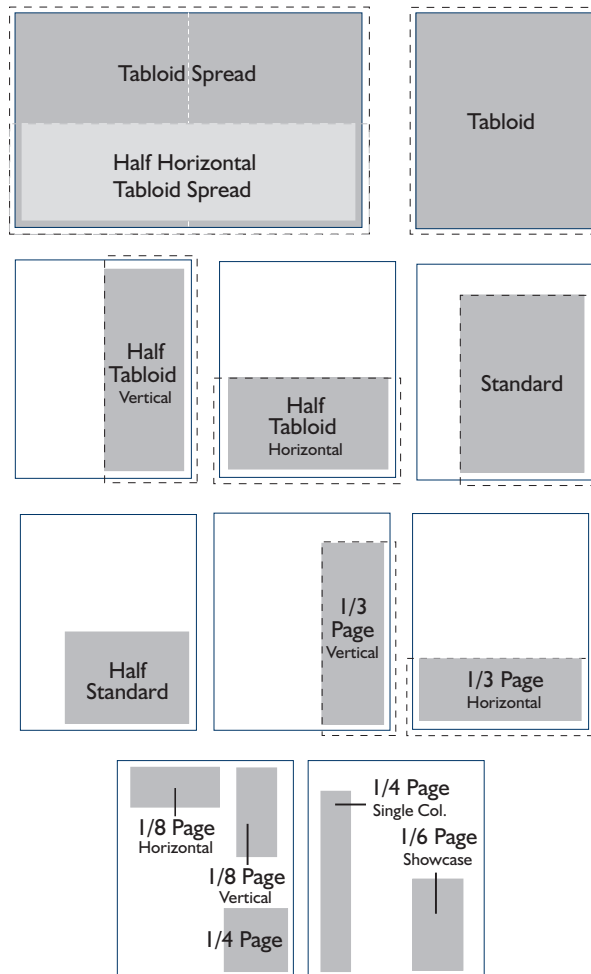

MECHANICAL SPECIFICATIONS

Magazine Trim Size: 10.25" x 12.00" (inches)

Magazine Bleed Size: 10.75" x 12.50" (inches)

There is a .25" bleed on all sides of the page.

Standard bleed and 1/3 page vertical bleed ads only bleed off the right and bottom of ad.

Live Area: Keep all important text and images at least 0.625" (inches) away from the trim on all sides.

Solid gray represents approximate ad size.

Dotted line represents bleed units.

Digital Output is not responsible for improperly prepared ads, however, every ad is preflighted before being placed and every effort possible is made to make sure ads run correctly. The advertiser will be notified of incorrectly prepared ads.

BLEED UNITS IN INCHES	WIDTH	HEIGHT
Tabloid Spread	21.00	12.50
Tabloid	10.75	12.50
Standard (Bleeds 2 Sides)	7.63	10.43
1/2 Horizontal Tabloid Spread (Bleeds 3 Sides)	21.00	6.25
1/2 Horizontal Tabloid (Bleeds 3 Sides)	10.75	6.25
1/2 Vertical Tabloid (Bleeds 3 Sides)	5.25	12.50
1/3 Page Vertical (Bleeds 2 Sides)	3.75	10.43
1/3 Page Horizontal (Bleeds 3 Sides)	10.75	4.15

WEB SPECIFICATION: JPEG or GIF Format at 72 dpi

Super Leaderboard970x90 pixels, Max 40K

Wide Skyscraper..... 160x600 pixels, Max 40K

Banner..... 468x60 pixels, Max 15K

Big Box Unit300x250 pixels, Max 30K

Button..... 120x60 or 120x100 pixels, Max 4K