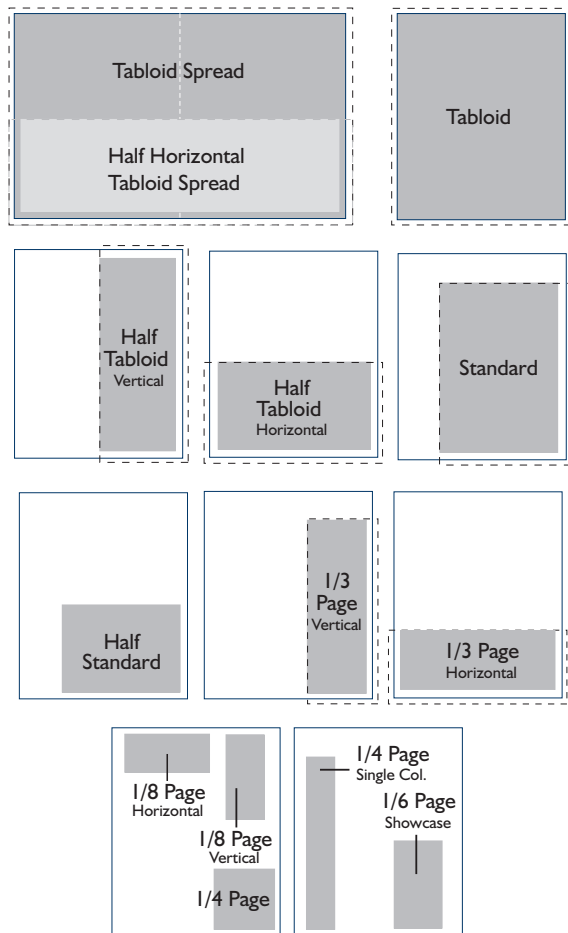

**Live Area:** Keep all important text and images at least 0.625" (inches) away from the trim on all sides.

Solid gray represents approximate ad size.  
Dotted line represents bleed units.

NON BLEED UNITS IN INCHES	WIDTH	HEIGHT
Tabloid Spread	19.50	11.00
Tabloid	9.25	11.00
Standard	6.87	9.43
1/2 Tabloid Spread Horizontal	19.50	5.50
1/2 Tabloid Horizontal	9.25	5.50
1/2 Tabloid Vertical	4.50	11.00
1/2 Standard Page	6.87	4.55
1/3 Page Vertical	3.00	9.43
1/3 Page Horizontal	9.25	3.15
1/4 Page	4.52	4.55
1/8 Page Horizontal	4.52	2.28
1/8 Page Vertical	2.15	4.52
1/6 Page Showcase	2.87	4.50
Classified	2.12	1.00
Target Chart Full Ad	2.87	3.50
Target Chart Half Ad	2.87	1.63
Product Center	4.56	3.00
1/2 Page Buyers Guide	9.25	5.87
1/4 Page Buyers Guide	6.10	3.75

BLEED UNITS IN INCHES	WIDTH	HEIGHT
Tabloid Spread	21.00	12.50
Tabloid	10.75	12.50
Standard (Bleeds 2 Sides)	7.63	10.43
1/2 Horizontal Tabloid Spread (Bleeds 3 Sides)	21.00	6.25
1/2 Horizontal Tabloid (Bleeds 3 Sides)	10.75	6.25
1/2 Vertical Tabloid (Bleeds 3 Sides)	5.25	12.50
1/3 Page Vertical (Bleeds 2 Sides)	3.75	10.43
1/3 Page Horizontal (Bleeds 3 Sides)	10.75	4.15

## SITE CHANNEL SPECIFICATIONS

**Company Logo for Navigation Bar**..... 180x35 pixels  
**Big Box Unit**..... 300x250 pixels