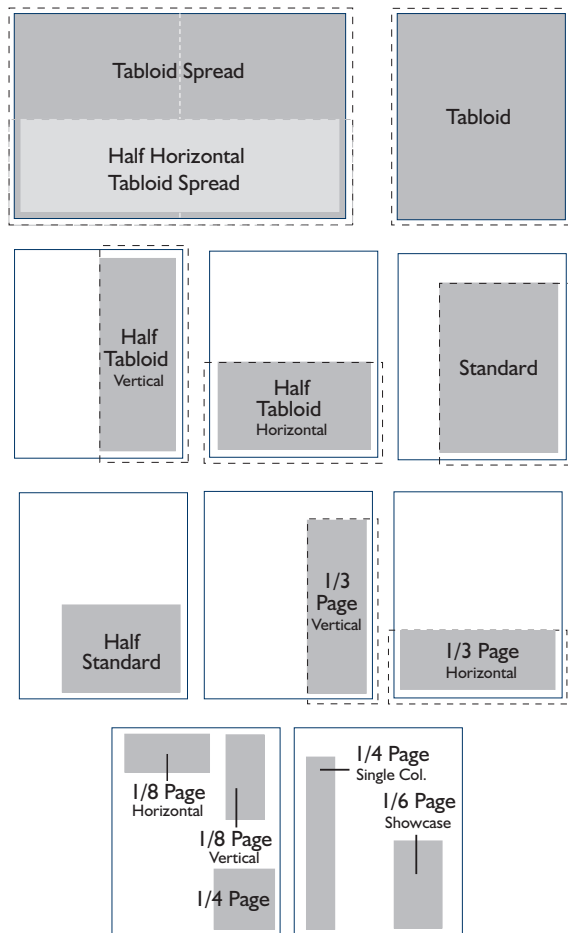

MECHANICAL SPECIFICATIONS

Magazine Trim Size: 10.25" x 12.00" (inches)

Magazine Bleed Size: 10.75" x 12.50" (inches)

There is a .25" bleed on all sides of the page.

Standard bleed and 1/3 page vertical bleed ads only bleed off the right and bottom of ad.

Live Area: Keep all important text and images at least 0.625" (inches) away from the trim on all sides.

Solid gray represents approximate ad size.
Dotted line represents bleed units.

FTP UPLOADING:

Ads under 20MB stuffed (.zip file size), can be sent via FTP to our customer site. Please stuff all files into one .zip document. Please name all stuffed files with advertiser name.

NON BLEED UNITS IN INCHES	WIDTH	HEIGHT
Tabloid Spread	19.50	11.00
Tabloid	9.25	11.00
Standard	6.87	9.43
1/2 Tabloid Spread Horizontal	19.50	5.50
1/2 Tabloid Horizontal	9.25	5.50
1/2 Tabloid Vertical	4.50	11.00
1/2 Standard Page	6.87	4.55
1/3 Page Vertical	3.00	9.43
1/3 Page Horizontal	9.25	3.15
1/4 Page	4.52	4.55
1/8 Page Horizontal	4.52	2.28
1/8 Page Vertical	2.15	4.52
1/6 Page Showcase	2.87	4.50
Classified	2.12	1.00
Target Chart Full Ad	2.87	3.50
Target Chart Half Ad	2.87	1.63
Product Center	4.56	3.00
1/2 Page Buyers Guide	9.25	5.87
1/4 Page Buyers Guide	6.10	3.75

BLEED UNITS IN INCHES	WIDTH	HEIGHT
Tabloid Spread	21.00	12.50
Tabloid	10.75	12.50
Standard (Bleeds 2 Sides)	7.63	10.43
1/2 Horizontal Tabloid Spread (Bleeds 3 Sides)	21.00	6.25
1/2 Horizontal Tabloid (Bleeds 3 Sides)	10.75	6.25
1/2 Vertical Tabloid (Bleeds 3 Sides)	5.25	12.50
1/3 Page Vertical (Bleeds 2 Sides)	3.75	10.43
1/3 Page Horizontal (Bleeds 3 Sides)	10.75	4.15